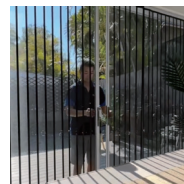

### NOT SECURITY SCREEN

1. Durable petproof alloy metal mesh

3. Low profile track

2. Comes with a lock and key

4. Easy operation