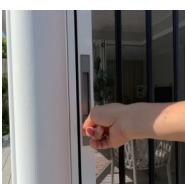

## PRODUCT FEATURES

---

Durashield can be installed as a reveal fit or face fit. The alloy metal mesh is pet-proof, and is extremely tough and durable in outdoor conditions.

Durashield's bottom track is minimally obstructive, allowing for cars and wheelchairs to run over with ease.

Durashield is perfect for external applications such as garages and patios. Unlike the soft-mesh counterparts, Durashield can be kept opened without the need to close it, making it the perfect solution to enclose a space without blocking out the fresh air.

### NOT SECURITY SCREEN

1. Durable petproof alloy metal mesh

3. Low profile track

2. Comes with a lock and key

4. Easy operation