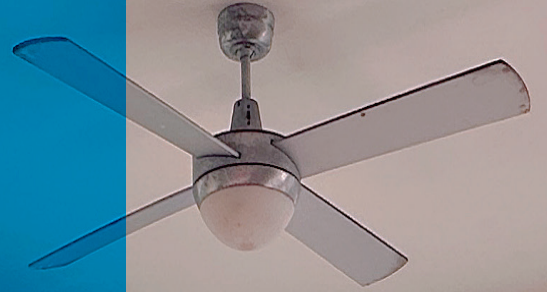

RELIABLE
SCREEN SUPPLY

RELIABLE DURASHIELD SCREEN

AUSTRALIAN MADE